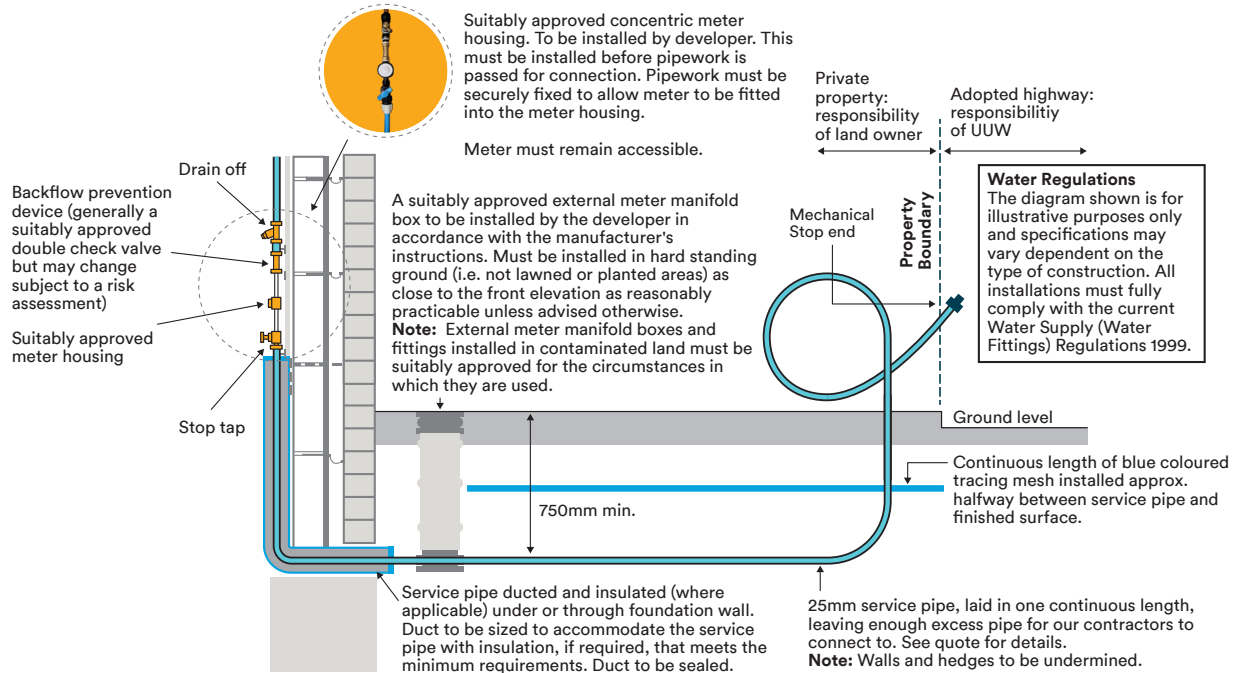

Standard 25mm commercial supply with provision for a 15mm internal AMR meter

UUW 15mm and 20mm meter location policy

Internal meter installation

Not to scale